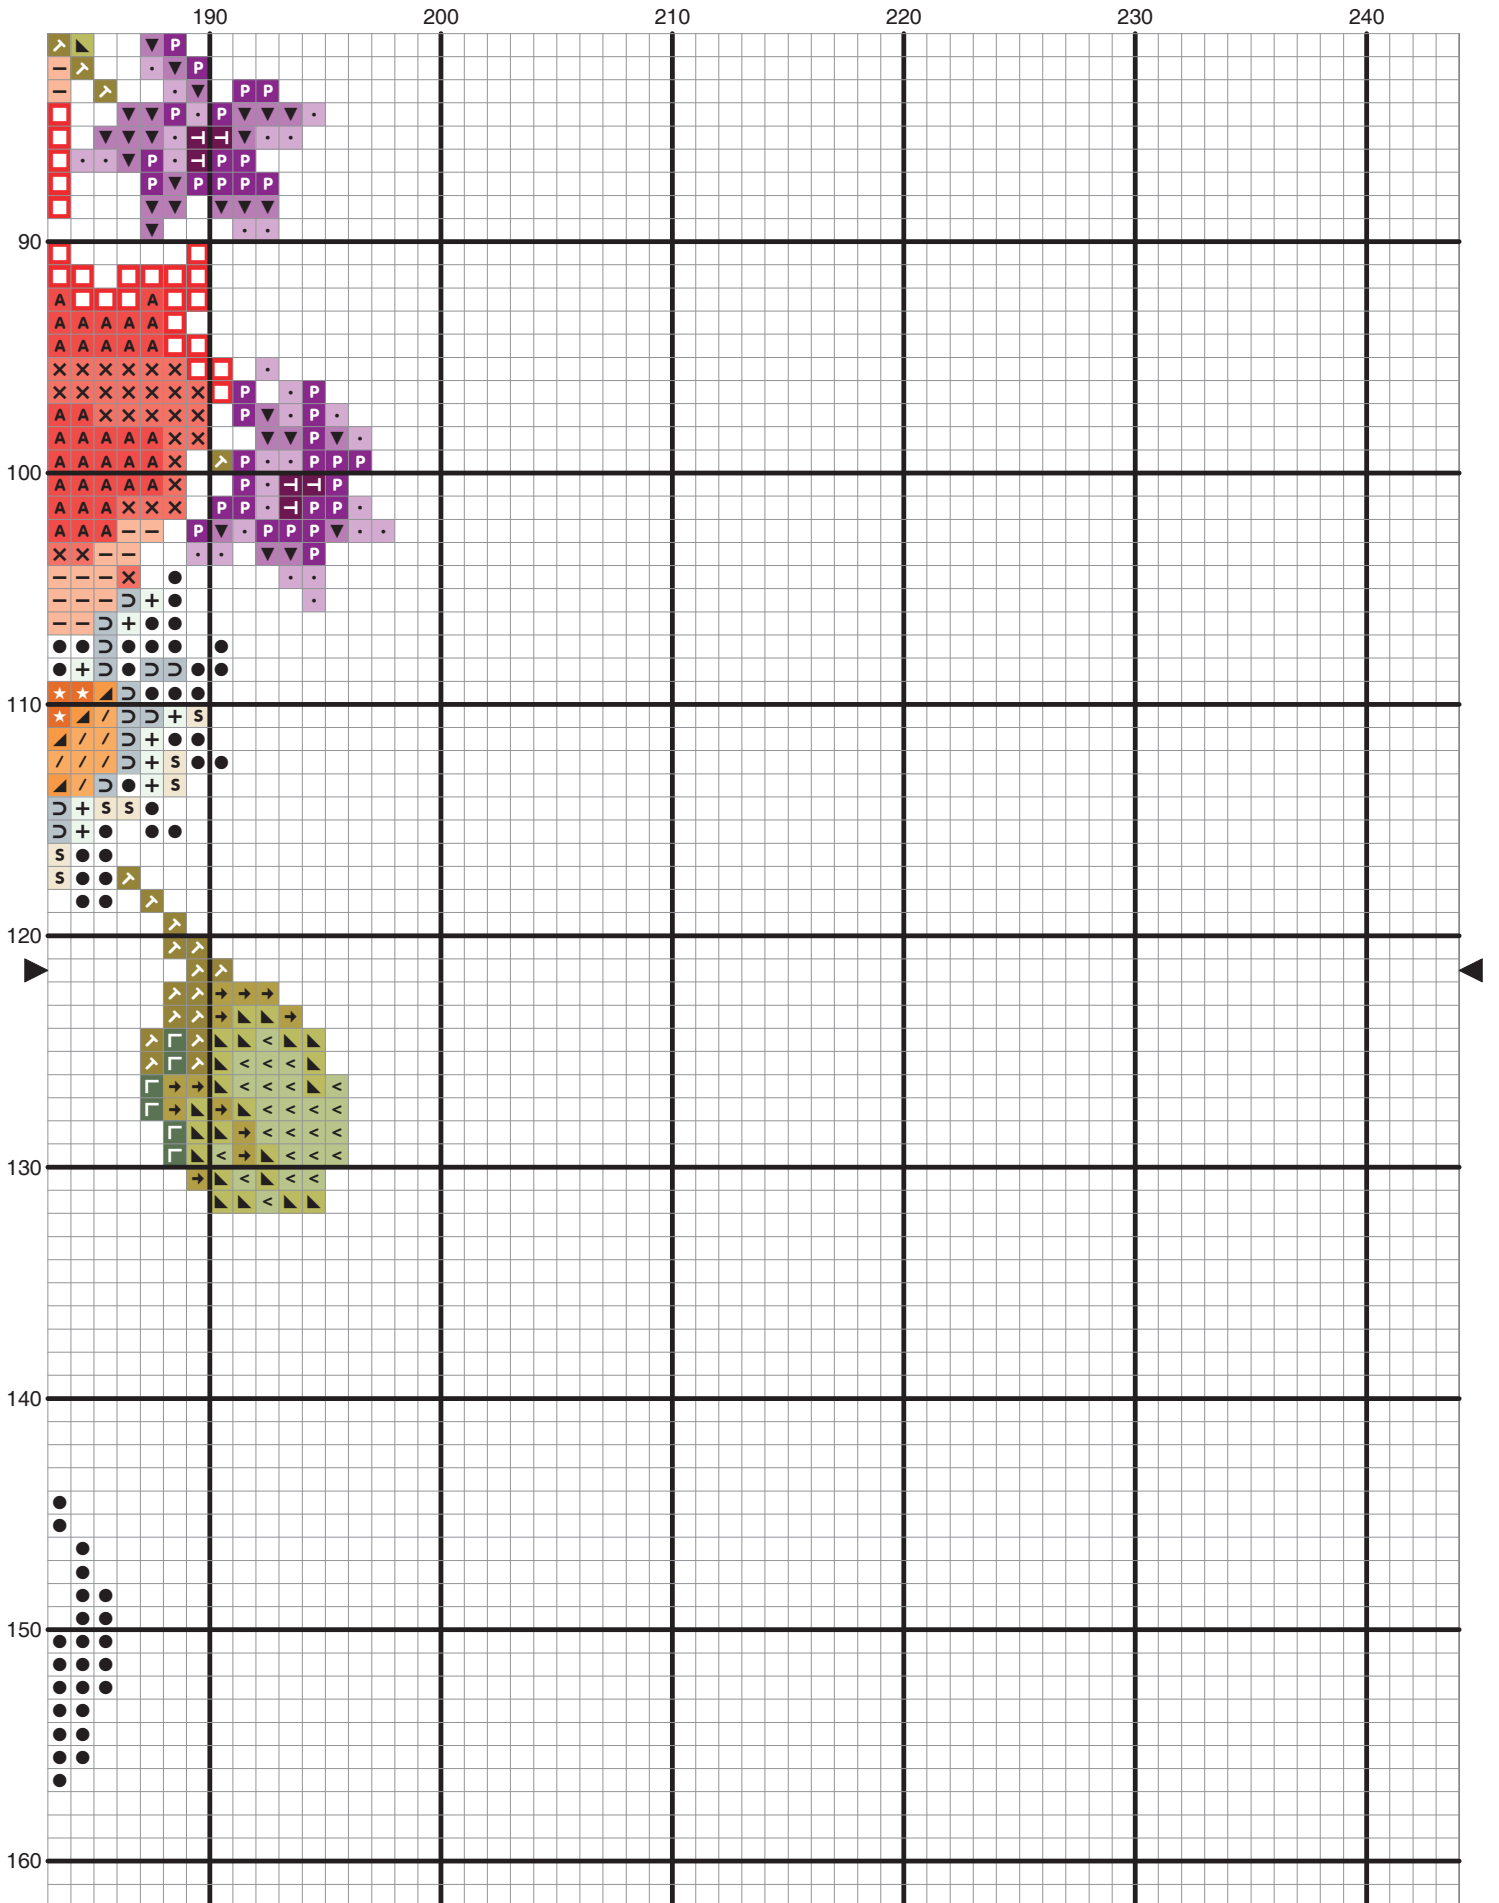

Napkin with poppies

Cross Stitch Chart

©All rights reserved

243 x 243 stitches
45 x 45 cm (14 ct, 54/10cm)

Serwetka z makami - Wzór graficzny
Serviette mit Mohnblumen - Kreuzstichmuster
Ubrosek s máky - Předloha
Tovagliolo a papaveri - Schemi punto croce

10

20

30

40

50

60

10

20

30

40

50

60

70

80

copyright **Coricamo**
all rights reserved

zakaz kopiowania
wszelkie prawa
zastrzeżone

A decorative floral and scrollwork pattern is overlaid on the table grid. The pattern features a central bouquet of flowers, including large orange-red roses, smaller purple flowers, and white daisies, with green leaves. This bouquet is positioned over the 'page 3' and 'page 7' cells. White, elegant scrollwork and vine-like patterns extend from the bouquet, crossing into the 'page 1', 'page 2', 'page 5', 'page 6', 'page 9', 'page 10', and 'page 11' cells.